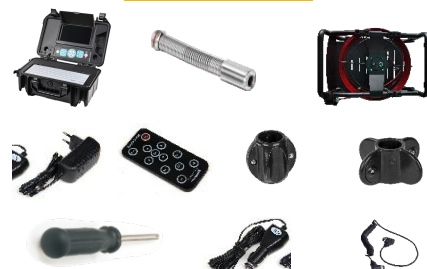

3499FB

HD Monitor

- Pixel :1920×1080
- Power Supply: DC 12V
- 10.1" LCD Monitor

1080P FULL HD

Wireless Keyboard

- It comes with a Wireless Keyboard and Receiver

Control box

- Built-in DVR
- SD Card (Max.64GB)
- Case Size:38×26×15 cm

HD Camera Head

- Head:Φ23 (Φ14/38mm)
- Self-leveling (Option)
- 512Hz sonde (Option)
- 9pcs Highlight White LEDs
- Pixel :1920(H)x1080(V) (23mm

Camera Protector

- Diameter:Φ40mm
- Diameter:Φ80mm

You can get any spare parts or guides from us

Cable Wheel

- Material : Fiberglass Cable
- Cable Length: 20/30/40M
- Cable Diameter: Φ6.8/5.2/4.8mm
- Meter counter

Parts for a kit

Battery Supply

- Battery Capacity: 7.2V 6400mAh
- Power Output: 6-12V DC, USB 5V