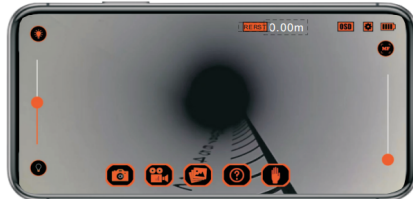

WiFi8888

Wi-Fi HD inspection camera

- Image Resolution: 720P
- Wi-Fi Transmits up to 80 /20m
- App for Viewing and Recording
- Video & Audio Recording / Still Pictures
- Pinch Zoom and Focus Feature
- Works with Android and Apple Devices
- Connect to Multiple Smart Devices at Same Time

Reliable & Durable

Camera Head

- Head: $\Phi 28\text{mm} \times 41.2\text{mm}$
- Self-leveling
- Waterproof according to IP 67
- 1 2 pcs Highlight White LEDs

Camera Protector

- Diameter: $\Phi 40$
- Diameter: $\Phi 80\text{mm}$

Cable Wheel

- Material : Fiberglass Cable
- Cable Length: 30M /100FT
- Cable Diameter: $\Phi 5.2\text{mm}$
- Meter counter
- Product Dimensions 500mmX396mmX132mm

Parts for a kit

Battery Supply

- Battery Capacity: 10000mA
- Charge Voltage: DC 5V